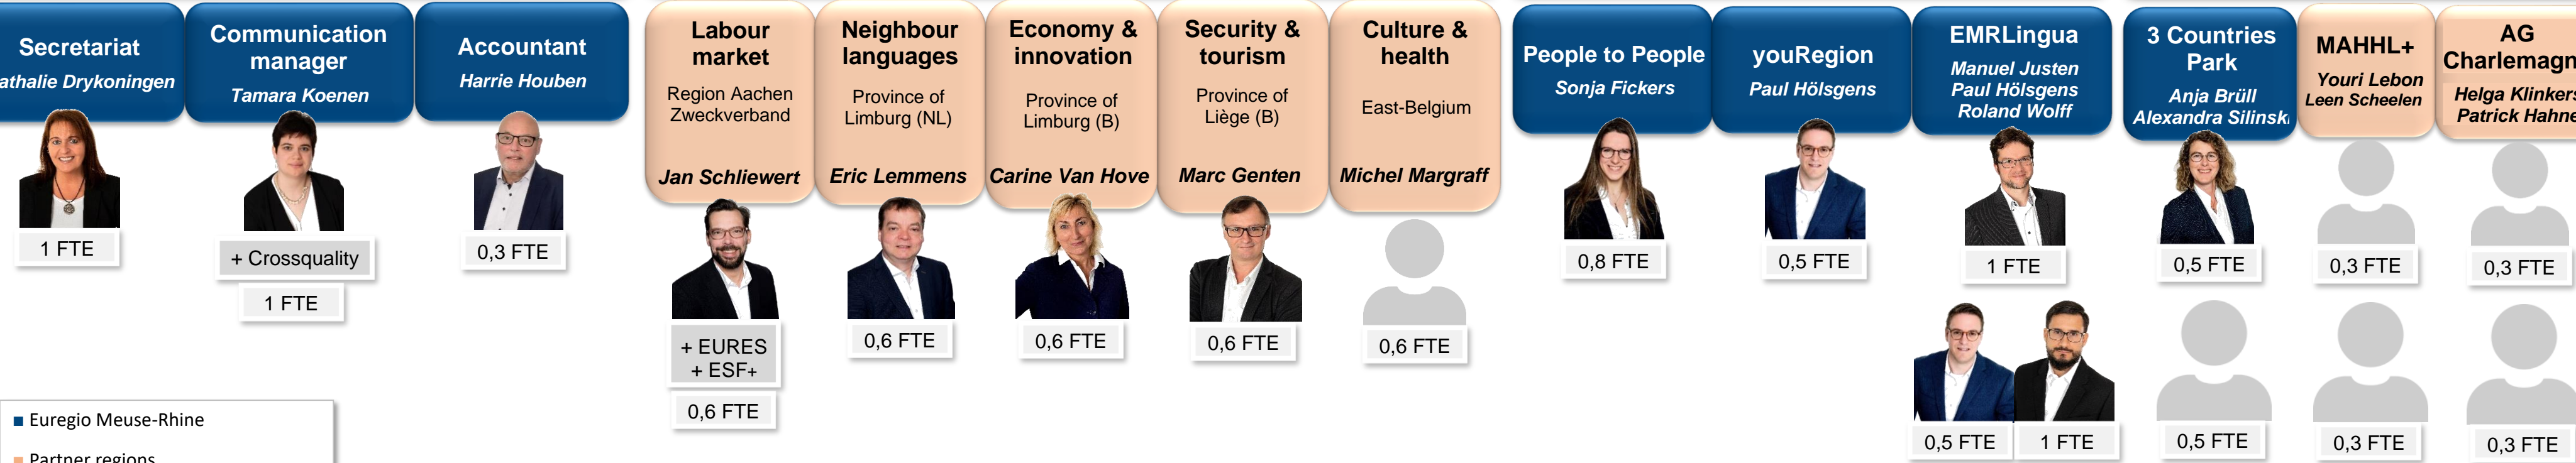

# Organigram EUREGIO MEUSE-RHINE EGTC

**PRESIDENT OF THE EMR**  
*Luc Gillard*

**DIRECTOR OF THE EMR**  
*Michael Dejozé*

■ Euregio Meuse-Rhine  
■ Partner regions  
■ Extern